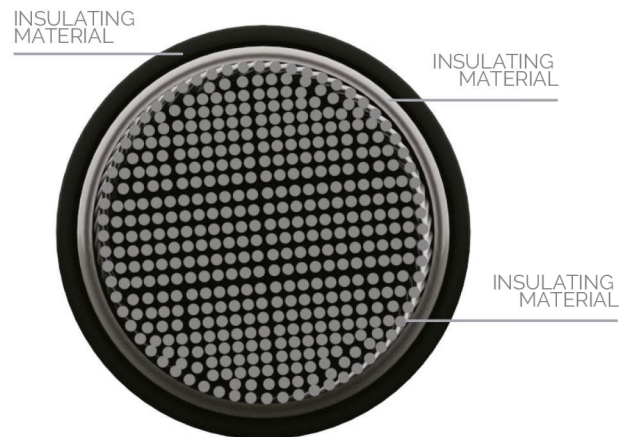

CUT VIEW

(66) 3302-6355 / (66) 9 9608-4928

saulo.osc@hotmail.com

Saulo David - Vendedor

Amphenol
Broadband Solutions®

ISO
9001:2015
CERTIFIED
COMPANY